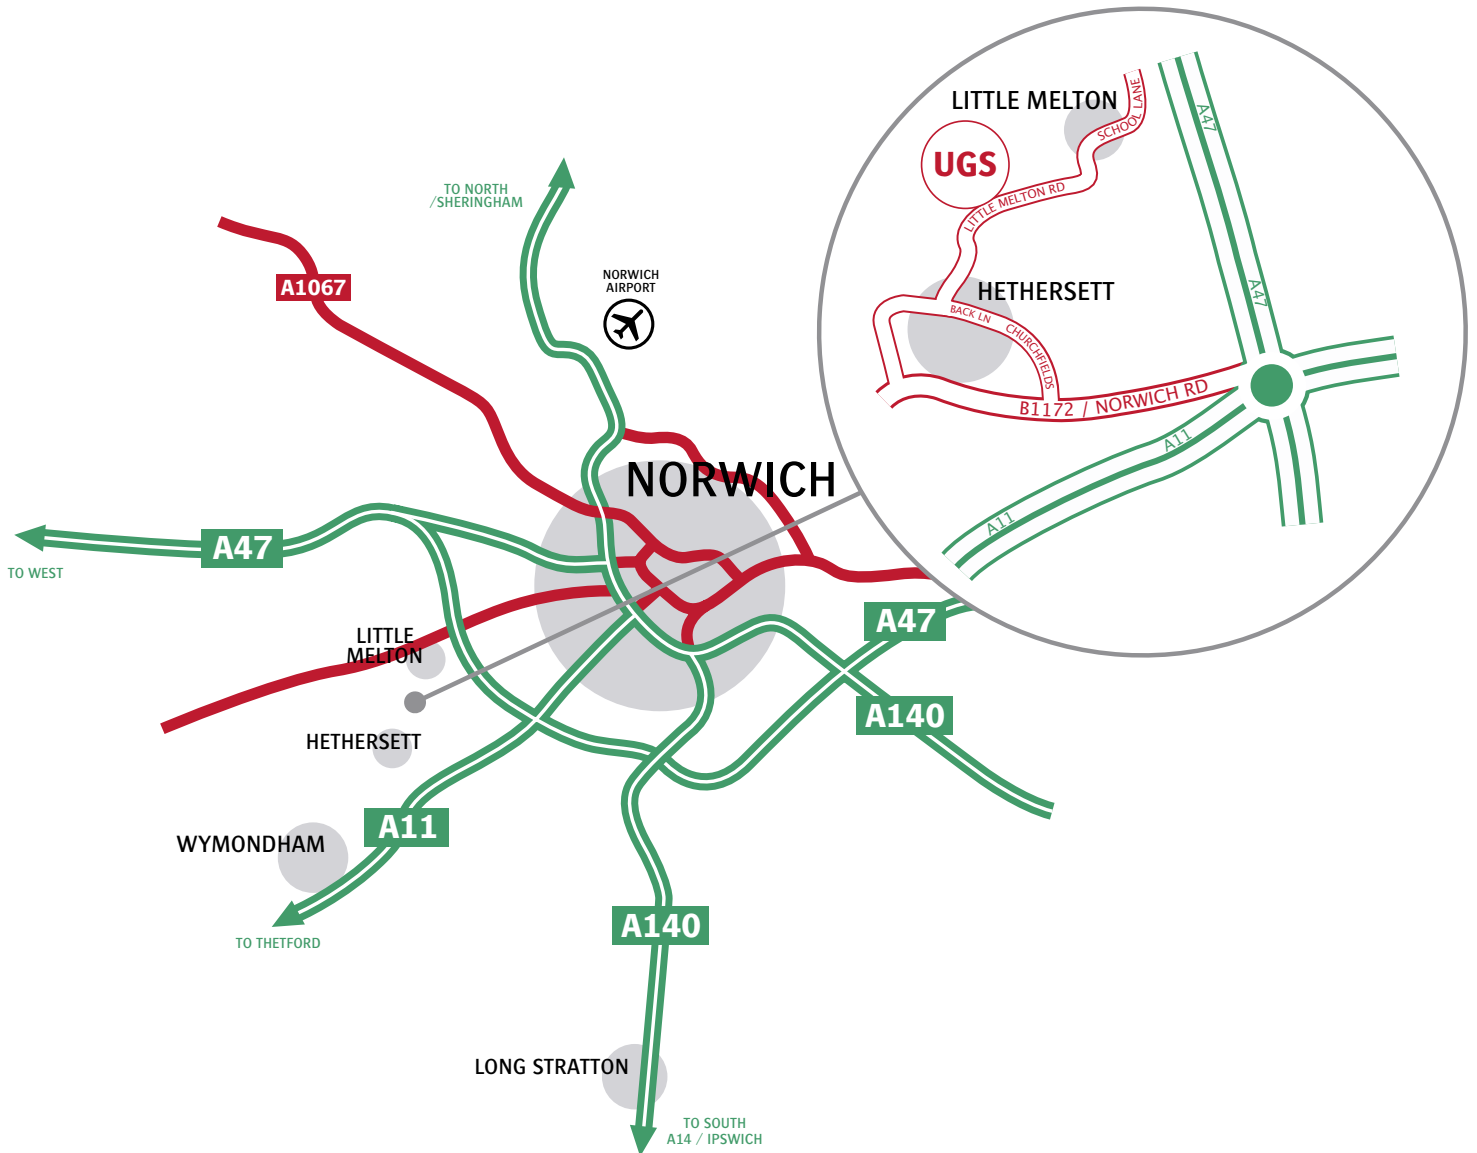

DEPOT MAP

printable_pdf

UGS Limited - NORWICH

DIRECTIONS

On A11 from Thickthorn roundabout, take old A11 to Hethersett.

Turn right into Steeple Towers opposite Church Farm Garage, to T-junction.

Turn right round S-bends and branch is on left hand side.