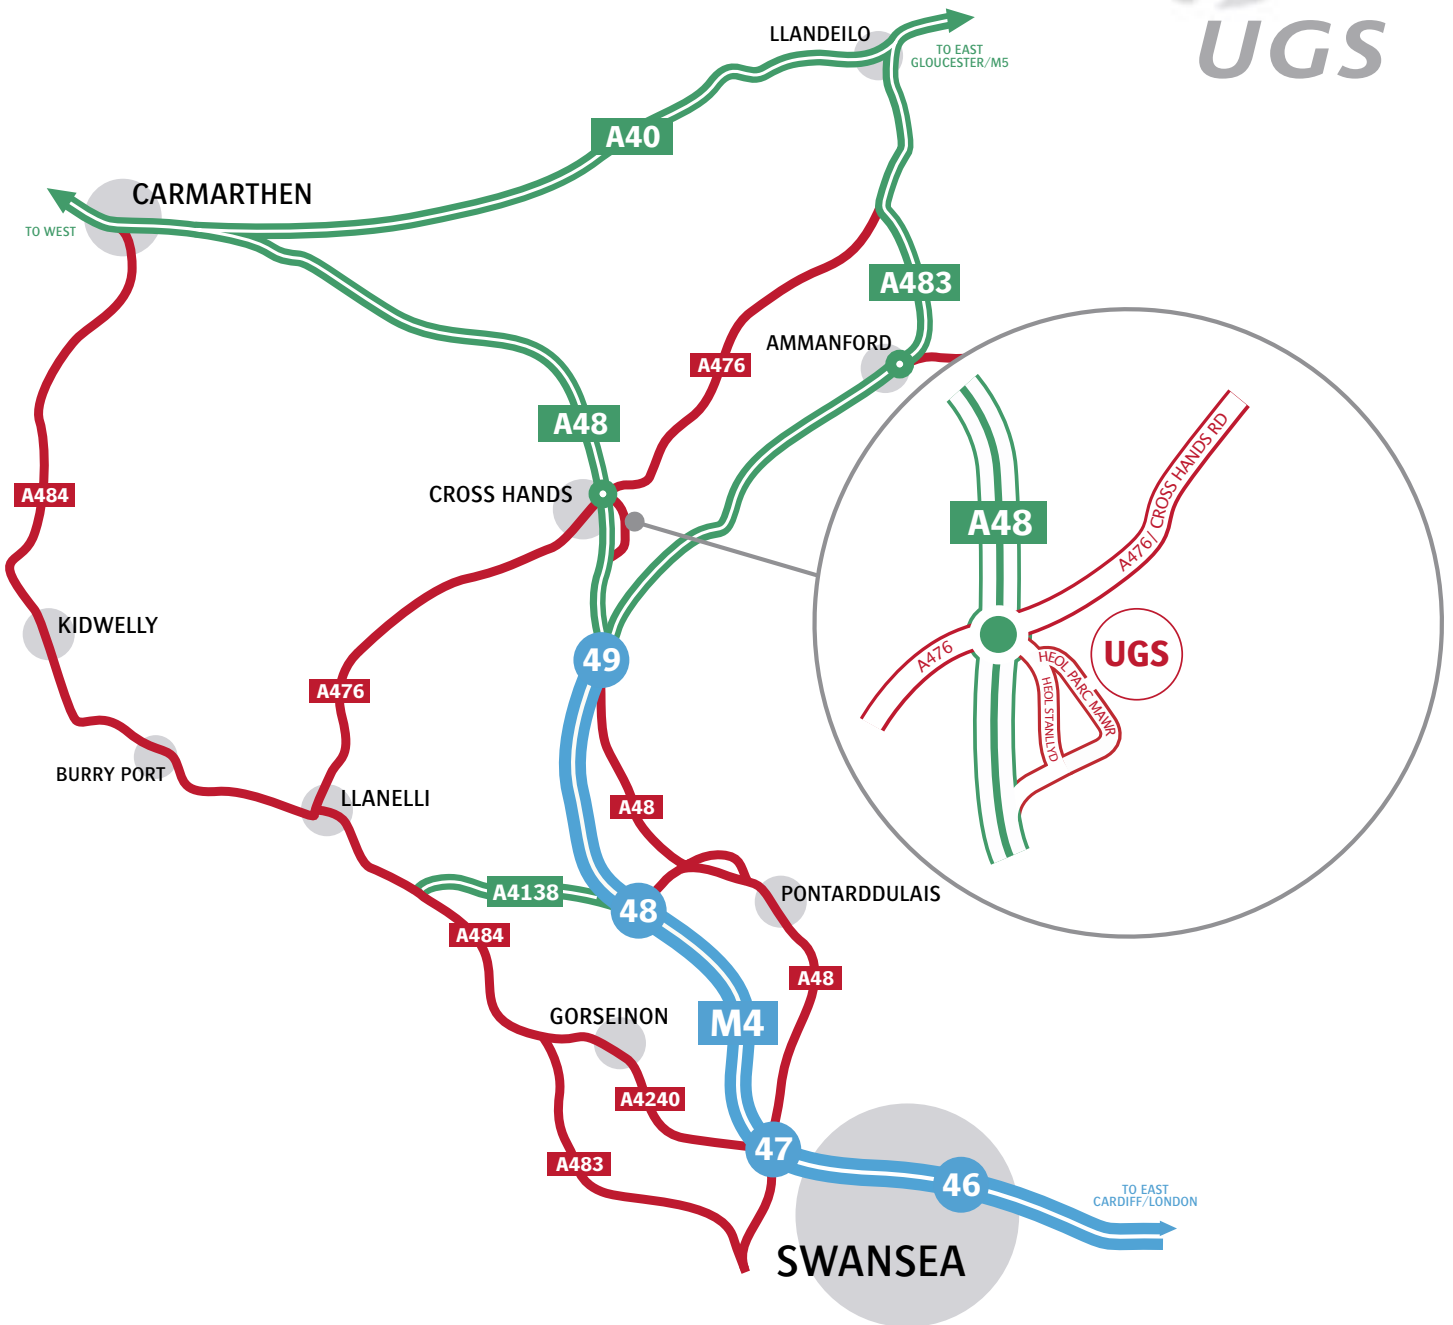

DEPOT MAP

printable_pdf

UGS Limited - CROSS HANDS

DIRECTIONS

From Swansea, go to end of M4 at Pontabraham roundabout.
Follow sign on A48 towards Carmarthen, up slip road to Crosshands Business park.

Turn right at roundabout, across dual carriageway, straight on at mini-roundabout,
follow road for 500 yards go round sharp bend, branch is first building on left.