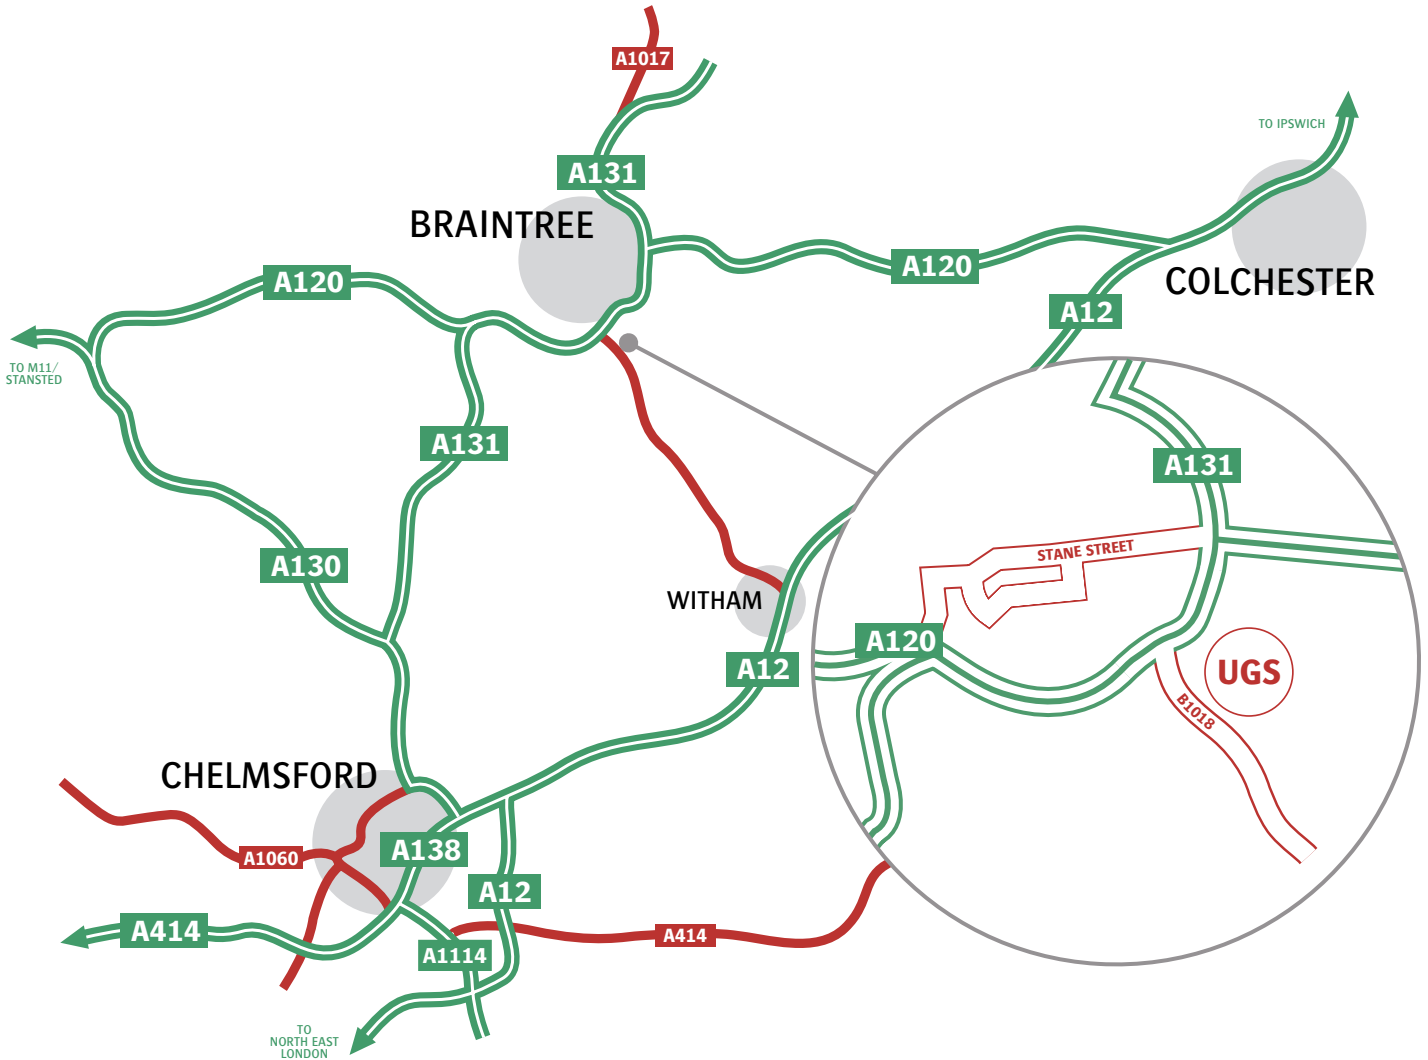

DEPOT MAP

printable_pdf

UGS Limited - BRAINTREE

DIRECTIONS

Coming from Stansted on A120 approach Galleys Corner roundabout, take 3rd exit towards Crossing, branch is 500 yards on right hand side.